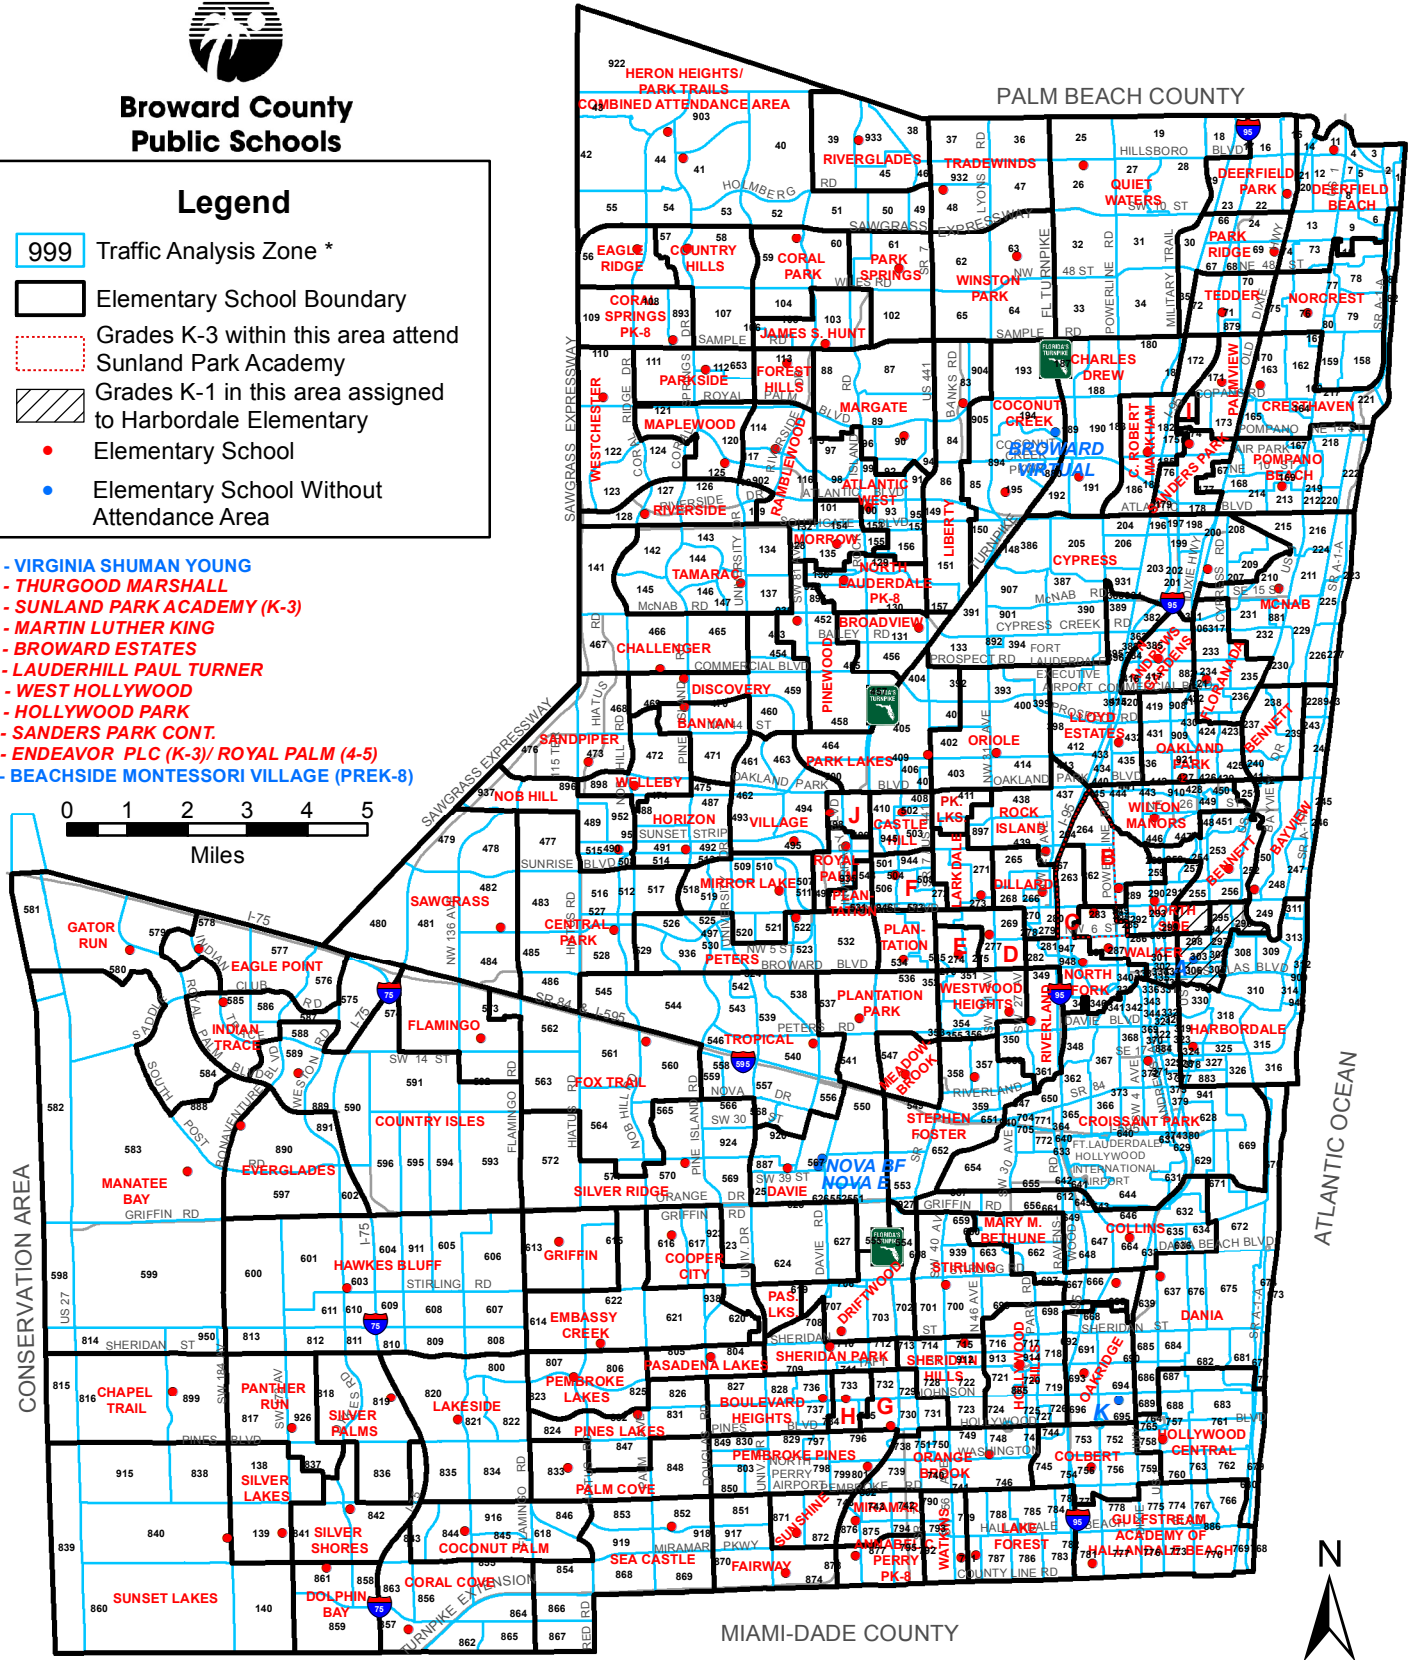

2016-17 ELEMENTARY SCHOOL BOUNDARIES

Traffic Analysis Zones

**Broward County
Public Schools**

Legend

- 999 Traffic Analysis Zone *
- Elementary School Boundary
- Grades K-3 within this area attend Sunland Park Academy
- Grades K-1 in this area assigned to Harbordale Elementary
- Elementary School
- Elementary School Without Attendance Area

- A - VIRGINIA SHUMAN YOUNG**
- B - THURGOOD MARSHALL**
- C - SUNLAND PARK ACADEMY (K-3)**
- D - MARTIN LUTHER KING**
- E - BROWARD ESTATES**
- F - LAUDERHILL PAUL TURNER**
- G - WEST HOLLYWOOD**
- H - HOLLYWOOD PARK**
- I - SANDERS PARK CONT.**
- J - ENDEAVOR PLC (K-3)/ROYAL PALM (PREK-8)**
- K - BEACHSIDE MONTESSORI VILLAGE (PREK-8)**

* 2012 Traffic Analysis Zone data provided by Broward Metropolitan Planning Organization (MPO)